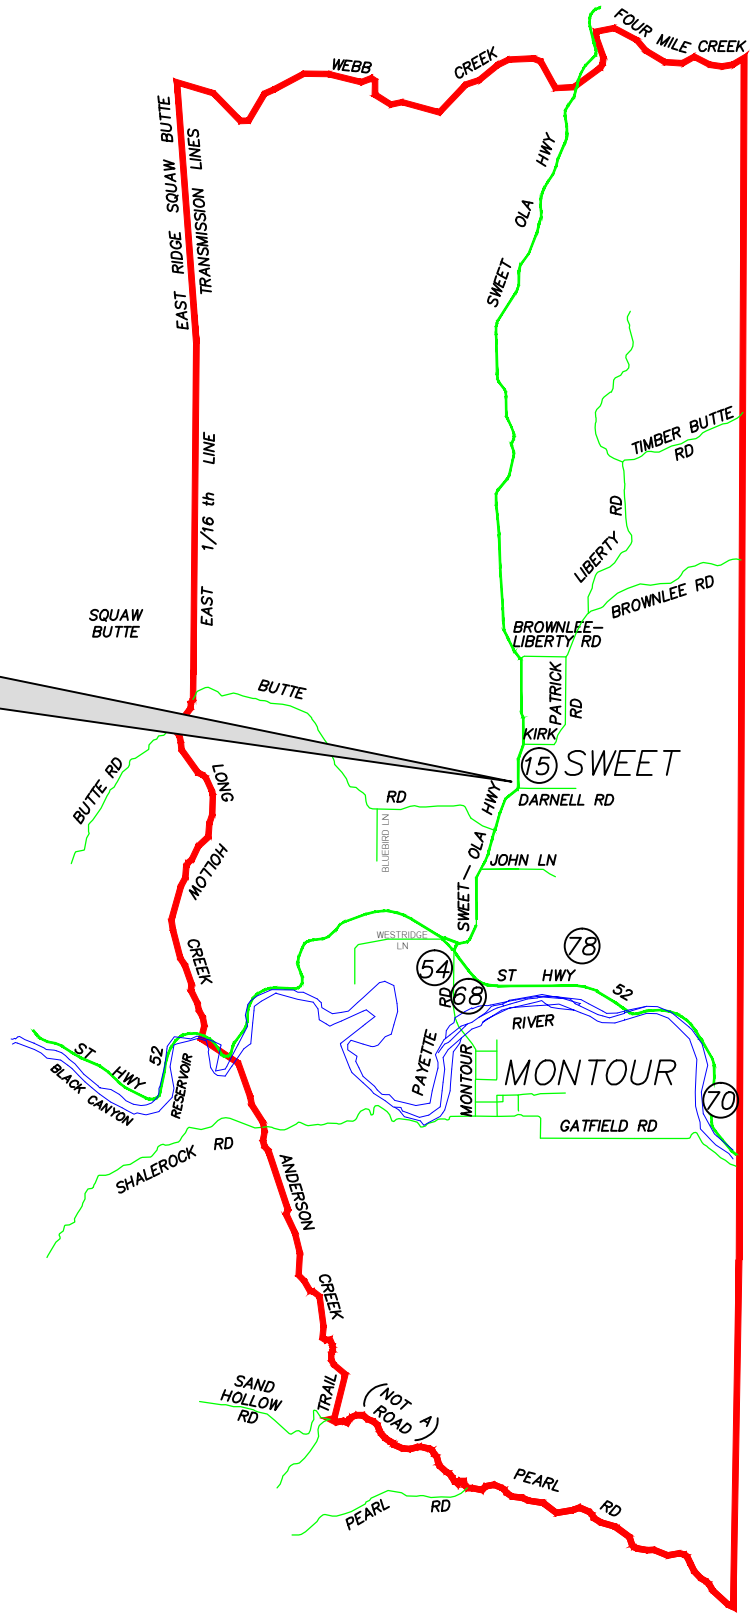

SWEET-MONTOUR PRECINCT MAP GEM COUNTY, ID (DISTRICT I)

SWEET-MONTOUR PRECINCT
SYRINGA HALL
7617 SWEET/OLA HWY.

BOISE COUNTY

SUBDIVISION STREETS:

- ⑮ BUTLER ESTATES
SWEET-OLA HWY
KIRKPATRICK RD
- ⑤④ MONTOUR HEIGHTS
MONTOUR ROAD
- ⑥⑧ RIVER RIDGE SUB
MONTOUR ROAD
STATE HWY 52
- ⑦⑦ RIVERVIEW MANOR
STATE HWY 52
- ⑦⑧ SHELLEY ACRES
SHELLEY AVENUE
WILD HORSE CIRCLE